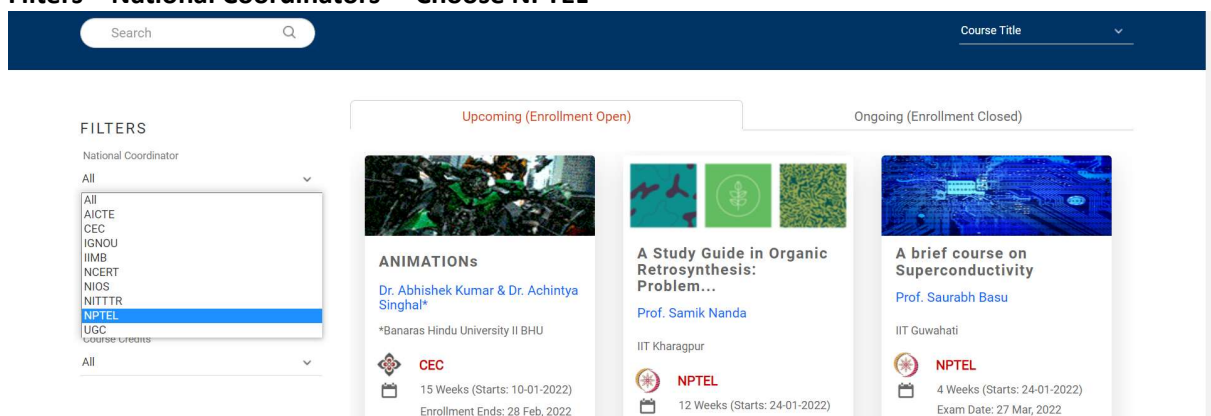

## How to register:

Registration is free for the course

For certification, you have to register for the exam by paying a fee of Rs.1000 and take a proctored exam

1. Go to <https://swayam.gov.in/>

2. Go to SIGN IN/REGISTER

3. SIGN IN – Log in through your Gmail

4. Go to COURSE CATALOG – ALL

5. Filters – National Coordinators – Choose NPTEL

6. All courses offered by NPTEL will be displayed – Select a course

## 7. Example – An Introduction to Artificial Intelligence -Details of the course along with a Introduction video is available

Courses >