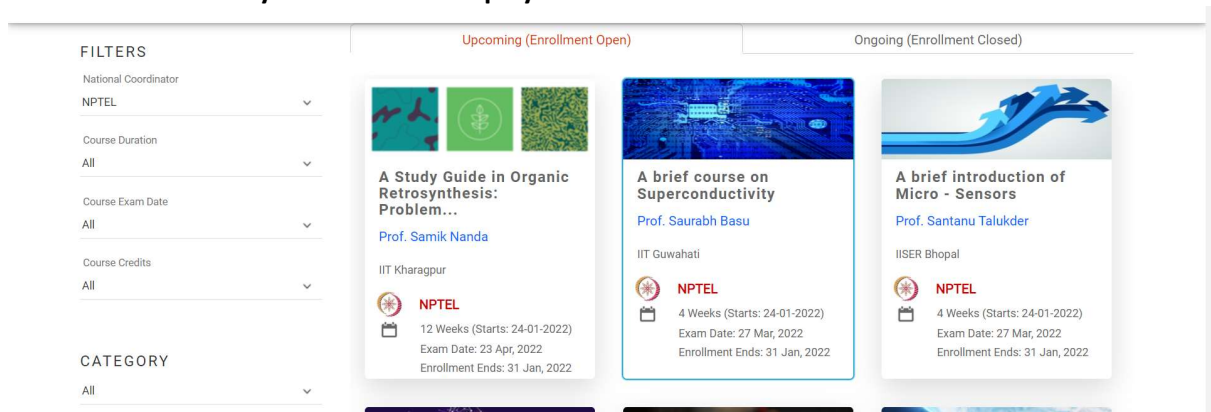

### TIMELINES FOR JANUARY – APRIL 2022 SEMESTER

Tentative SPOC timelines - Jan-Apr 2022					
Event	4 Weeks - I	8 Weeks - I	12 Weeks	4 Weeks - II	8 Weeks - II
Start of course	Jan 24, 2022	Jan 24, 2022	Jan 24, 2022	Feb 21, 2022	Feb 21, 2022
End of course	Feb 18, 2022	Mar 18, 2022	Apr 15, 2022	Mar 18, 2022	Apr 15, 2022
Exam dates	Mar 27, 2022 (2 Sessions: 9am-12 noon; 2pm-5pm)		Apr 23 + 24, 2022 (2 Sessions: 9am-12 noon; 2pm-5pm)		
Open enrollment to the course	Nov 10, 2021				
Close enrollment to the course	Jan 31, 2022			Feb 21, 2022	
Open Request for Exam city	Nov 12, 2021				
Close Request for Exam city	Feb 10, 2022		Feb 25, 2022		
Open exam registration form	<b>**Will be updated soon**</b>				
Close exam registration form (Rs. 1000 as fee)	<b>**Will be updated soon**</b>		<b>**Will be updated soon**</b>		

## How to register:

Registration is free for the course

For certification, you have to register for the exam by paying a fee of Rs.1000 and take a proctored exam

1. Go to <https://swayam.gov.in/>

2. Go to SIGN IN/REGISTER

3. SIGN IN – Log in through your Gmail

4. Go to COURSE CATALOG – ALL

5. Filters – National Coordinators – Choose NPTEL

6. All courses offered by NPTEL will be displayed – Select a course

## 7. Example – An Introduction to Artificial Intelligence -Details of the course along with a Introduction video is available

Courses >