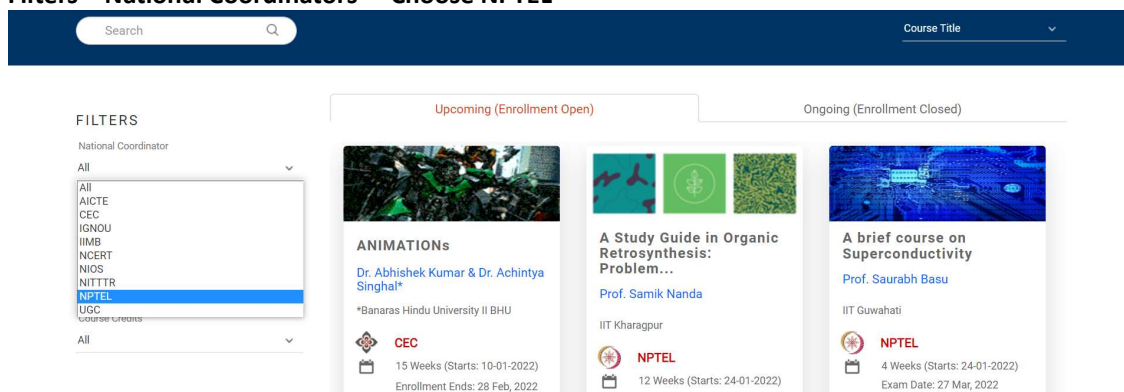

July - Dec 2022 : [FINAL COURSE LIST \(TIMELINES\)](#)

ENROLLMENTS ARE OPENED FOR JULY 2022!

Explore Courses

Search:

Category:

Duration:

Status:

How to register?

Registration is free for the course

For certification, you have to register for the exam by paying a fee of Rs.1000 and take a proctored exam

1. Go to <https://swayam.gov.in/>

2. Go to SIGN IN/REGISTER

3. SIGN IN – Log in through your Gmail

4. Go to COURSE CATALOG – ALL

5. Filters – National Coordinators – Choose NPTEL

6. All courses offered by NPTEL will be displayed – Select a course

7. Example – Artificial Intelligence: Search Methods for problem solving By Prof. Deepak Khemani | IIT Madras